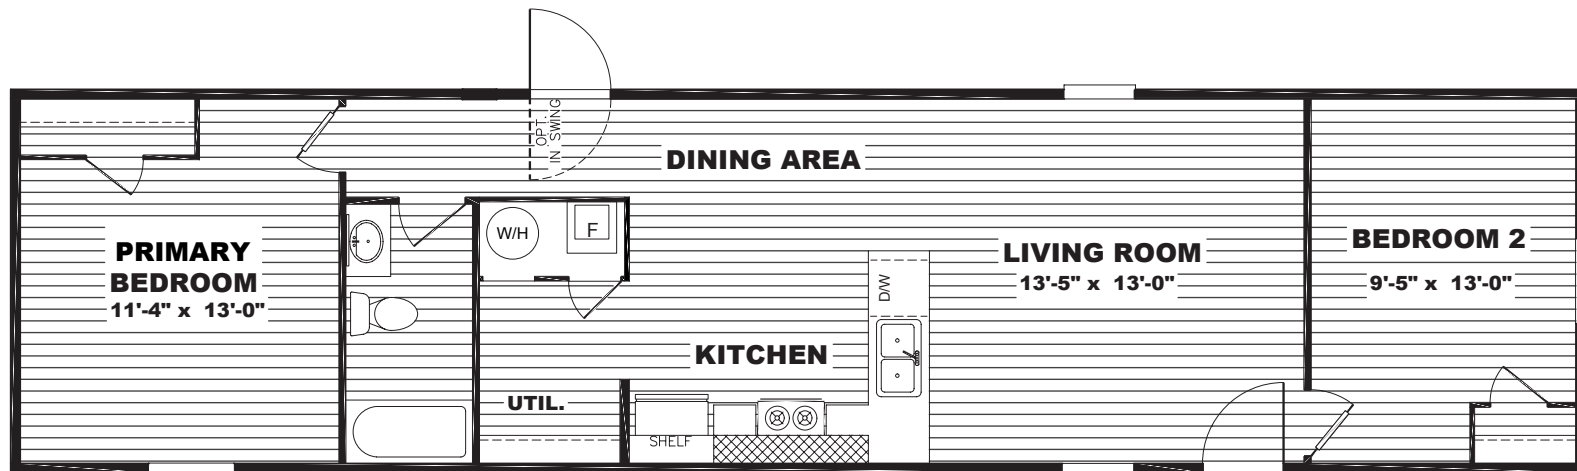

BLISS

TRS14562A // 14x56 // 765 sq ft // 2 beds // 1 bath

OWN IT

The home series and floor plans indicated will vary by retailer and state. Your local Home Center can quote you on specific prices and terms of purchase for specific homes. TRU invests in continuous product and process improvement. All home series, floor plans, specifications, dimension, features, materials, availability, and starting prices shown on this website are artist's renderings or estimates, and are subject to change without notice. Dimensions are nominal and length and width measurements are from exterior wall to exterior wall.