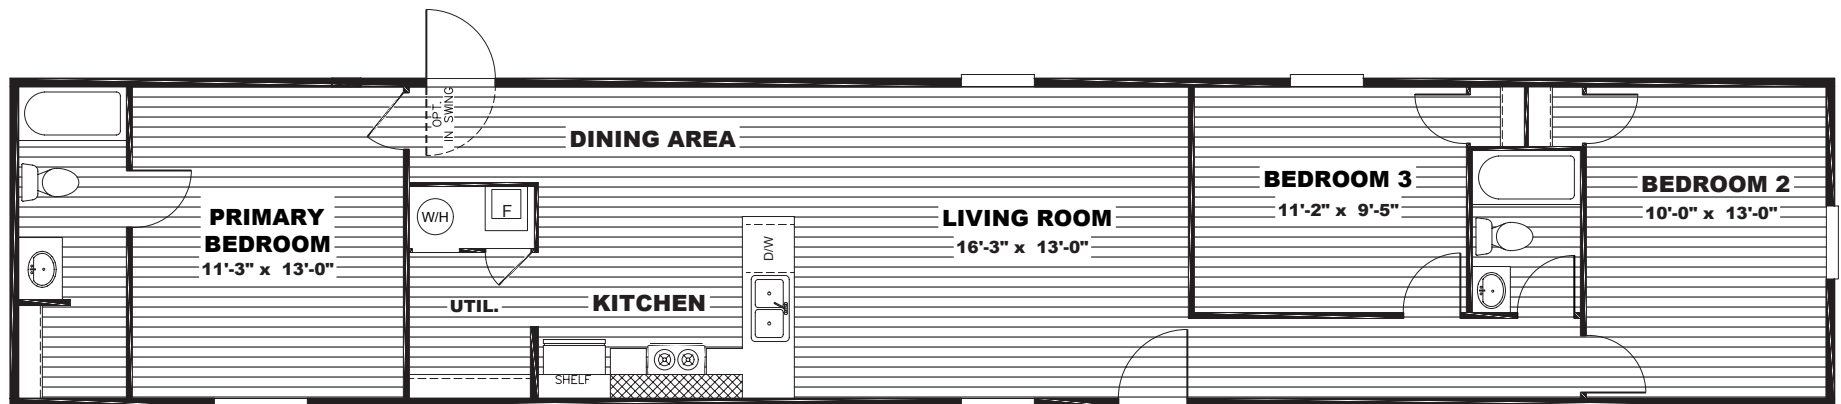

GLORY

TRS14763B // 14x76 // 1,038 sq ft // 3 beds // 2 baths

OWN IT

The home series and floor plans indicated will vary by retailer and state. Your local Home Center can quote you on specific prices and terms of purchase for specific homes. TRU invests in continuous product and process improvement. All home series, floor plans, specifications, dimension, features, materials, availability, and starting prices shown on this website are artist's renderings or estimates, and are subject to change without notice. Dimensions are nominal and length and width measurements are from exterior wall to exterior wall.