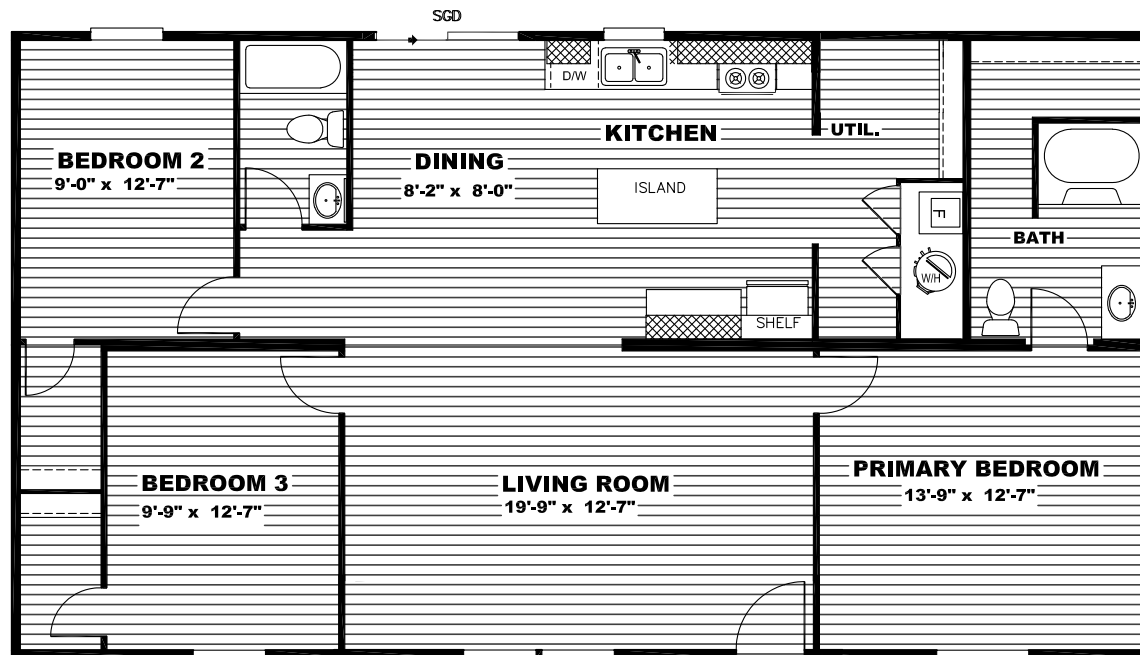

SATISFACTION

TRU28483R // 3 beds // 2 bath // 1,264 sq. ft. // 28x48

OWN IT

The home series and floor plans indicated will vary by retailer and state. Your local Home Center can quote you on specific prices and terms of purchase for specific homes. TRU invests in continuous product and process improvement. All home series, floor plans, specifications, dimension, features, materials, availability, and starting prices shown on this website are artist's renderings or estimates, and are subject to change without notice. Dimensions are nominal and length and width measurements are from exterior wall to exterior wall.