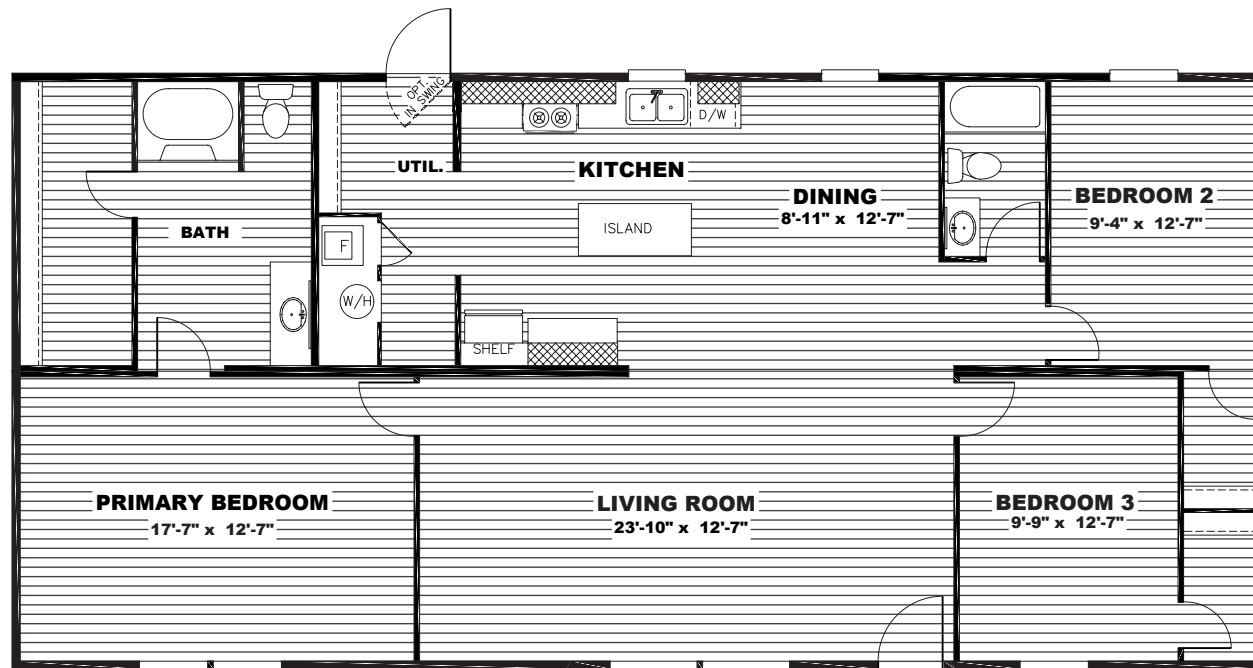

THRILL

TRU28563R // 28x56 // 1,475 sq ft // 3 beds // 2 baths

OWN IT

The home series and floor plans indicated will vary by retailer and state. Your local Home Center can quote you on specific prices and terms of purchase for specific homes. TRU invests in continuous product and process improvement. All home series, floor plans, specifications, dimension, features, materials, availability, and starting prices shown on this website are artist's renderings or estimates, and are subject to change without notice. Dimensions are nominal and length and width measurements are from exterior wall to exterior wall.