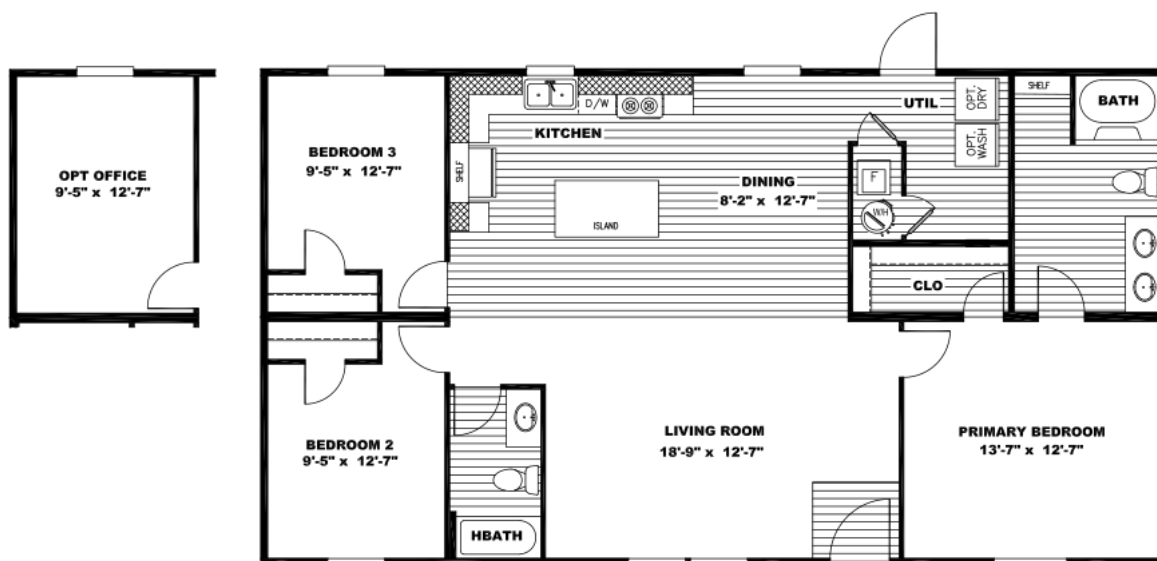

Our site is currently undergoing some changes, please contact your CSM with any questions.

Opening doors to a better life.

LEGEND 28X48 - 29LEG28483AH

Plan Details

Bedrooms	3
Bathrooms	2
Sq Feet	1264
Width	28
Depth	48

The home series and floor plans indicated will vary by retailer and state. Your local Home Center can quote you on specific prices and terms of purchase for specific homes. Clayton Oxford invests in continuous product and process improvement. All home series, floor plans, specifications, dimension, features, materials, availability, and starting prices shown on this website are artist's renderings or estimates, and are subject to change without notice. Dimensions are nominal and length and width measurements are from exterior wall to exterior wall.