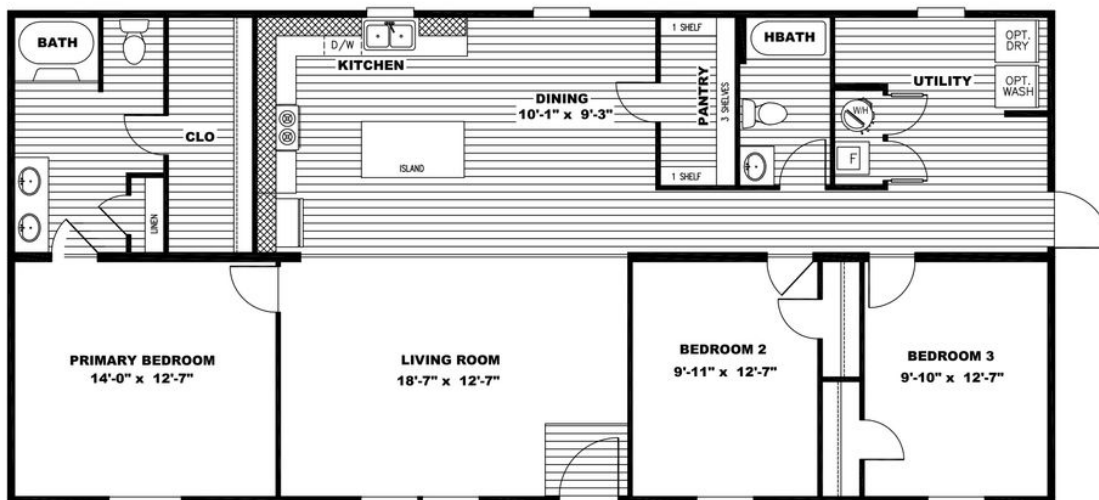

### LEGEND 28X56 3 BR - 29LEG28563AH

#### Plan Details

Bedrooms	3
Bathrooms	2
Sq Feet	1474
Width	28
Depth	56

The home series and floor plans indicated will vary by retailer and state. Your local Home Center can quote you on specific prices and terms of purchase for specific homes. Clayton Oxford invests in continuous product and process improvement. All home series, floor plans, specifications, dimension, features, materials, availability, and starting prices shown on this website are artist's renderings or estimates, and are subject to change without notice. Dimensions are nominal and length and width measurements are from exterior wall to exterior wall.