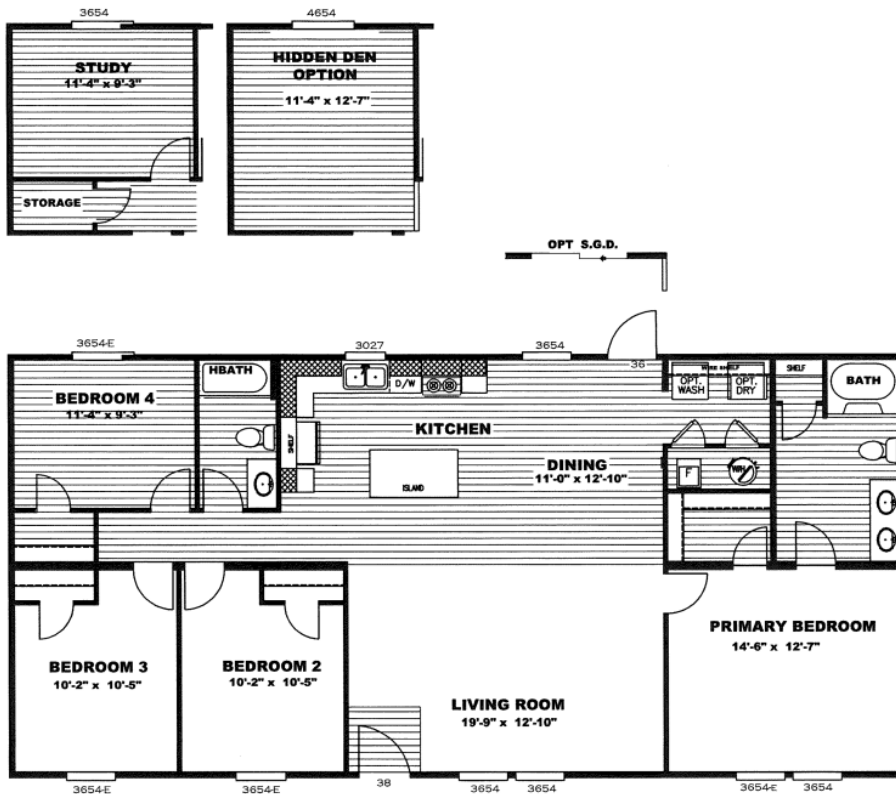

Our site is currently undergoing some changes, please contact your CSM with any questions.

Opening doors to a better life.

LEGEND 28X56 4 BR - 29LEG28564AH

MODEL #: LEG28564A
DRAWING #: 29M206

Plan Details

Bedrooms	4
Bathrooms	2
Sq Feet	1475
Width	28
Depth	56

The home series and floor plans indicated will vary by retailer and state. Your local Home Center can quote you on specific prices and terms of purchase for specific homes. Clayton Oxford invests in continuous product and process improvement. All home series, floor plans, specifications, dimension,

features, materials, availability, and starting prices shown on this website are artist's renderings or estimates, and are subject to change without notice. Dimensions are nominal and length and width measurements are from exterior wall to exterior wall.