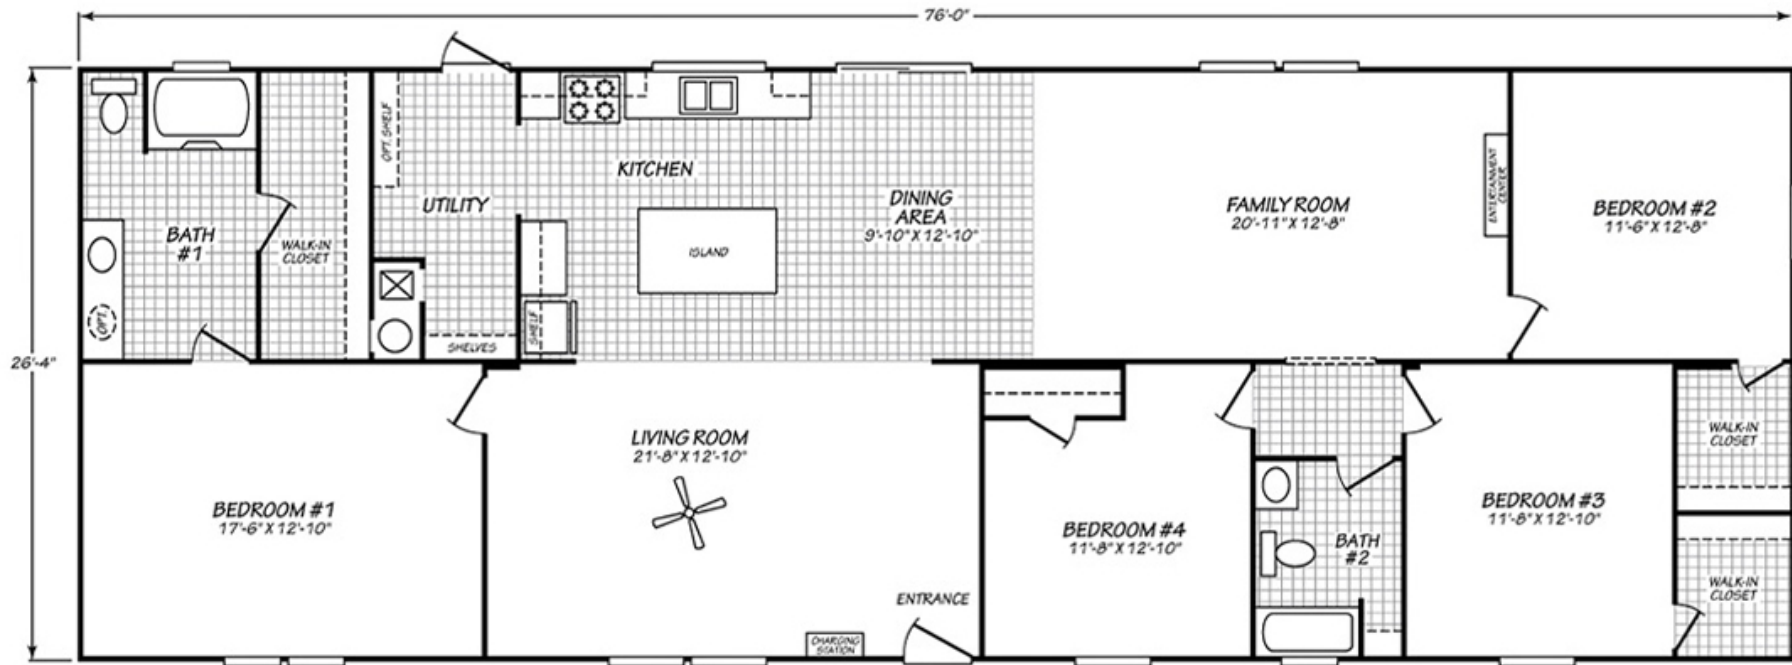

Palmetto Home Outlet

FLOOR PLAN 13 4 BEDS - 2 BATHS | 2001 SQ.FT.